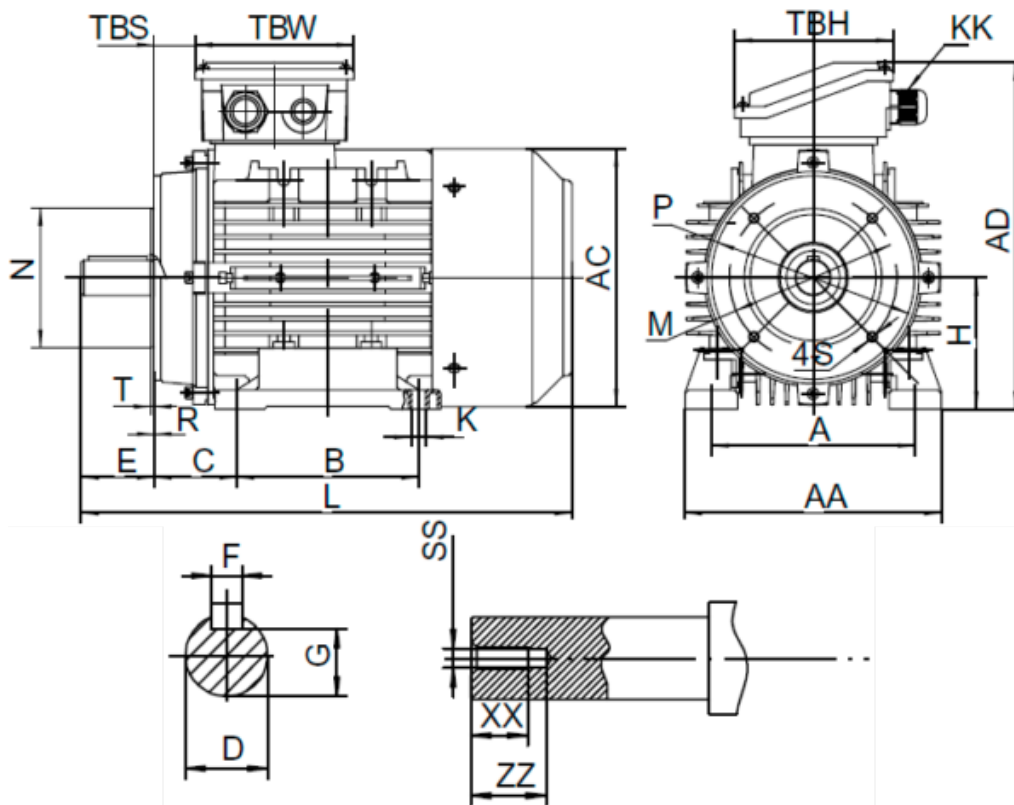

Data Sheet

Article number: 25180075022640

Description: Kleedrive T3A 132S2-2 7.5kw 2800 rpm UL/CSA
3x400/690V 50 HZ IP55 B34 Eff=90,1%

Measures

A = 216	F = 10	R = 0	ZZ = 37
AA = 260	G = 33	S = M10	
AC = Ø261	H = 132	SS = M12	
AD = 323	HD = 191	T = 3.5	
B = 140	L = 460	TBH = 118	
C = 89	M = Ø165	TBS = 36.5	
D = Ø38	N = Ø130	TBW = 118	
E = 80	P = Ø200	XX = 28	